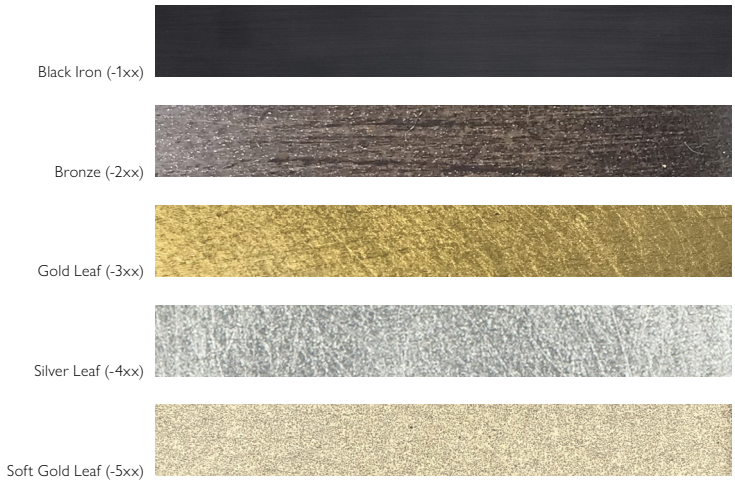

Switch: Inline dimmer

Table lamp is reversible

FINISH/PARCHMENT OPTIONS Available in Soft Ombré Silver and Soft Ombré Bronze and our 5 Standard Finishes. See page 18 for complete ordering options.

Parchments are ethically procured as by-products of the meat industry, and no animal is harmed for the purpose of its skin. This is a natural material and therefore is subject to change from hide to hide.

HOW TO ORDER FROM THE ANTONIA COLLECTION

1

SELECT MODEL #

2

FINISH OPTIONS

ANTONIA COLLECTION FINISH OPTIONS

Also available in our five STANDARD FINISH OPTIONS

www.finearthl.com