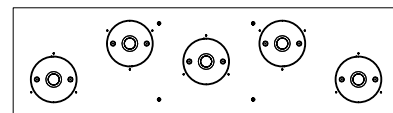

CANOPY VIEW

ADDITIONAL INFORMATION

Each canopy is enhanced with LED lighting, and each charm features hidden LEDs that illuminate individually for a captivating effect.
Each charm can be individually rotated on the linear fixtures.
All charms are reversible for left or right side facing display.
Charm #1 and #2 include a removable, adjustable crystal bolo. See page 13.