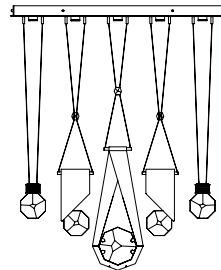

5 CHARM PENDANT
MODEL NO.
100006-__

Finish _____
Charm # _____
Charm # _____
Charm # _____
Charm # _____
Charm # _____

Finish _____
Charm # _____
Charm # _____
Charm # _____

EXAMPLE MODEL NO.
IN BRUSHED GOLD:

100007-5-1342431

100006-5-41214

100005-5-333

FINISH OPTIONS