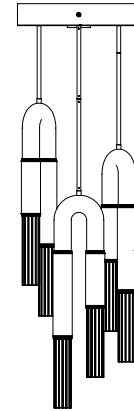

Each canopy is enhanced with LED lighting, and each charm features hidden LEDs that illuminate individually for a captivating effect.
 Each charm can be individually rotated on the linear fixtures.
 All charms are reversible for left or right side facing display.
 Charm #1 and #2 include a removable, adjustable crystal bolo. See page 13.

ANTONIA COLLECTION

52" LINEAR PENDANT

Model #
924140-xxx

Dimensions
H 10" (25 cm) W 52" (132 cm) D 5" (13 cm)

51.5" LINEAR PENDANT

Model #
923140-xxx

Dimensions
H 28.5" (72 cm) W 51.5" (131 cm) D 5.5" (14 cm)

16" ROUND PENDANT

Model #
923840-xxx

Dimensions
H 28.5" (72 cm) W 16" (41 cm)

7" ROUND PENDANT

Model #
923340-xxx

Dimensions
H 28.5" (72 cm) W 7" (18 cm) D 3" (7 cm)

**28" LEFT SIDE FACING
SCONCE**

Model #
922550-xxx

Dimensions
H 28" (71 cm) W 7" (18 cm) D 4" (10 cm)

**28" RIGHT SIDE FACING
SCONCE**

Model #
922750-xxx

Dimensions
H 28" (71 cm) W 7" (18 cm) D 4" (10 cm)

NEW! 29.5" TABLE LAMP

Model #
923010-611

Dimensions
H 29.5" (75 cm)