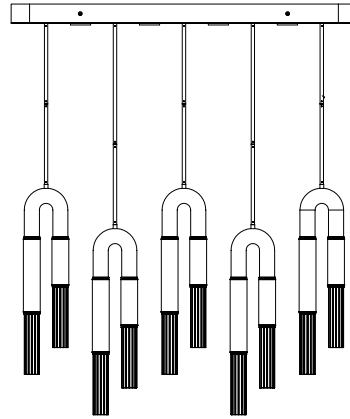

Each canopy is enhanced with LED lighting, and each charm features hidden LEDs that illuminate individually for a captivating effect.
 Each charm can be individually rotated on the linear fixtures.
 All charms are reversible for left or right side facing display.
 Charm #1 and #2 include a removable, adjustable crystal bolo. See page 13.

HOW TO ORDER FROM THE ANTONIA COLLECTION

1

SELECT MODEL #

2

FINISH OPTIONS

ANTONIA COLLECTION FINISH OPTIONS

Also available in our five STANDARD FINISH OPTIONS

www.finearthl.com

ANTONIA COLLECTION

52" LINEAR PENDANT

Model #
924140-xxx

Dimensions
H 10" (25 cm) W 52" (132 cm) D 5" (13 cm)

51.5" LINEAR PENDANT

Model #
923140-xxx

Dimensions
H 28.5" (72 cm) W 51.5" (131 cm) D 5.5" (14 cm)

Dimensions
H 28" (71 cm) W 7" (18 cm) D 4" (10 cm)

**28" RIGHT SIDE FACING
SCONCE**

Model #
922750-xxx

Dimensions
H 28" (71 cm) W 7" (18 cm) D 4" (10 cm)

NEW! 29.5" TABLE LAMP

Model #
923010-611

Dimensions
H 29.5" (75 cm)