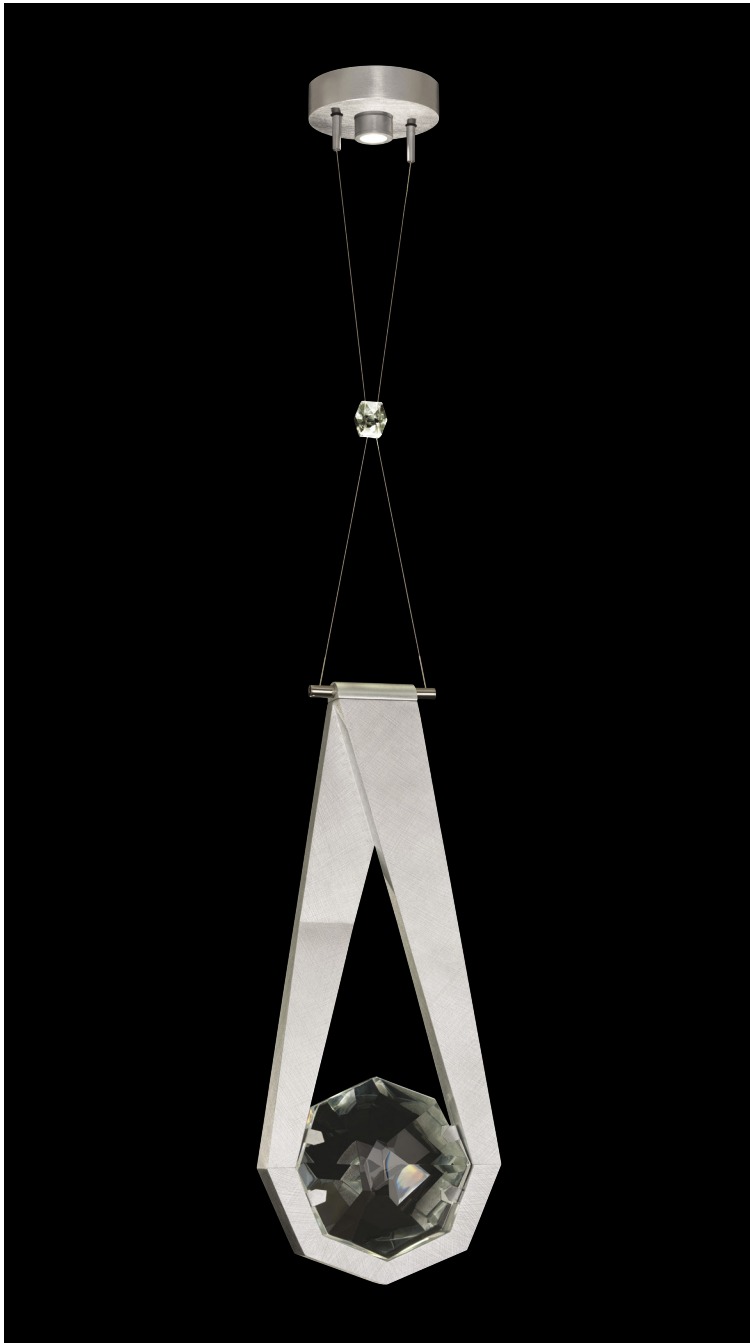

43" W LINEAR PENDANT

Model

100006-4-11244 (Shown Above, Soft Ombré Silver/Charms #1, #2, #4)

Dimensions

24.75" (63 cm) H x 43" (109 cm) W x 12" (30 cm) D
 Minimum Height: 29.5" (75 cm) Maximum Height: 142.5" (362 cm)

Each canopy is enhanced with LED lighting, and each charm features hidden LEDs that illuminate individually for a captivating effect.
 Each charm can be individually rotated on the linear fixtures.
 All charms are reversible for left or right side facing display.
 Charm #1 and #2 include a removable, adjustable crystal bolo. See page 13.

16" W ROUND PENDANT

Model #
100005-2-333 (Shown Above, White with Gold Leaf Accents/Charms #3)

Dimensions
24.75" (63 cm) H x 16" (41 cm) W
Minimum Height: 29.5" (75 cm) Maximum Height: 142.5" (362 cm)

Electrical
Canopy/Fixture: US/INTL: Integrated LED, 6.5w, 3000K
Total RAW Lumens: 3900
Not suitable for vaulted ceilings.
Includes adjustable 10' electrical low voltage cables.

10.25" W DROP PENDANT

Model #
100002-1 (Shown Above, Brushed Silver Leaf/Charm #2)

Dimensions
24.75" (33 cm) H x 10.25" (18 cm) W
Minimum Height: 28.75" (73 cm) Maximum Height: 141.75" (360 cm)

Electrical
Canopy/Fixture: US/INTL: Integrated LED, 6.5w, 3000K
Total RAW Lumens: 1300
Not suitable for vaulted ceilings.
Includes adjustable 10' electrical low voltage cables.