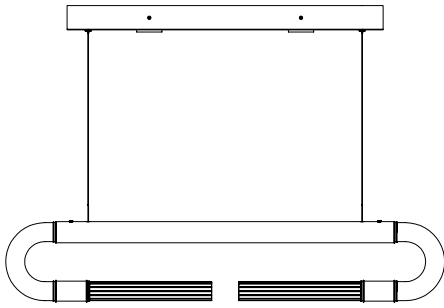

ANTONIA COLLECTION

52" LINEAR PENDANT

Model #
924140-xxx

Dimensions
H 10" (25 cm) W 52" (132 cm) D 5" (13 cm)

51.5" LINEAR PENDANT

Model #
923140-xxx

Dimensions
H 28.5" (72 cm) W 51.5" (131 cm) D 5.5" (14 cm)

Dimensions
H 28" (71 cm) W 7" (18 cm) D 4" (10 cm)

**28" RIGHT SIDE FACING
SCONCE**

Model #
922750-xxx

Dimensions
H 28" (71 cm) W 7" (18 cm) D 4" (10 cm)

NEW! 29.5" TABLE LAMP

Model #
923010-611

Dimensions
H 29.5" (75 cm)