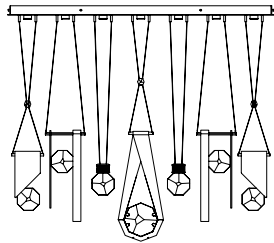

HOW TO ORDER ARIA

FOR SINGLE CHARM PENDANTS AND SCONCES

Select MODEL NO. and add FINISH OPTION from below.

*Removable crystal bolo included

**Sconce inlays can be rotated.

FOR MULTI-CHARM PENDANTS

Find your perfect configuration: choose from our preconfigured options on our website or build your own custom setup using our MODEL NO. builder below.
Select MODEL NO. and add FINISH OPTION and CHARM OPTIONS from below.

7 CHARM PENDANT
MODEL NO.
100007-__

Finish _____
Charm # _____
Charm # _____
Charm # _____
Charm # _____
Charm # _____
Charm # _____
Charm # _____